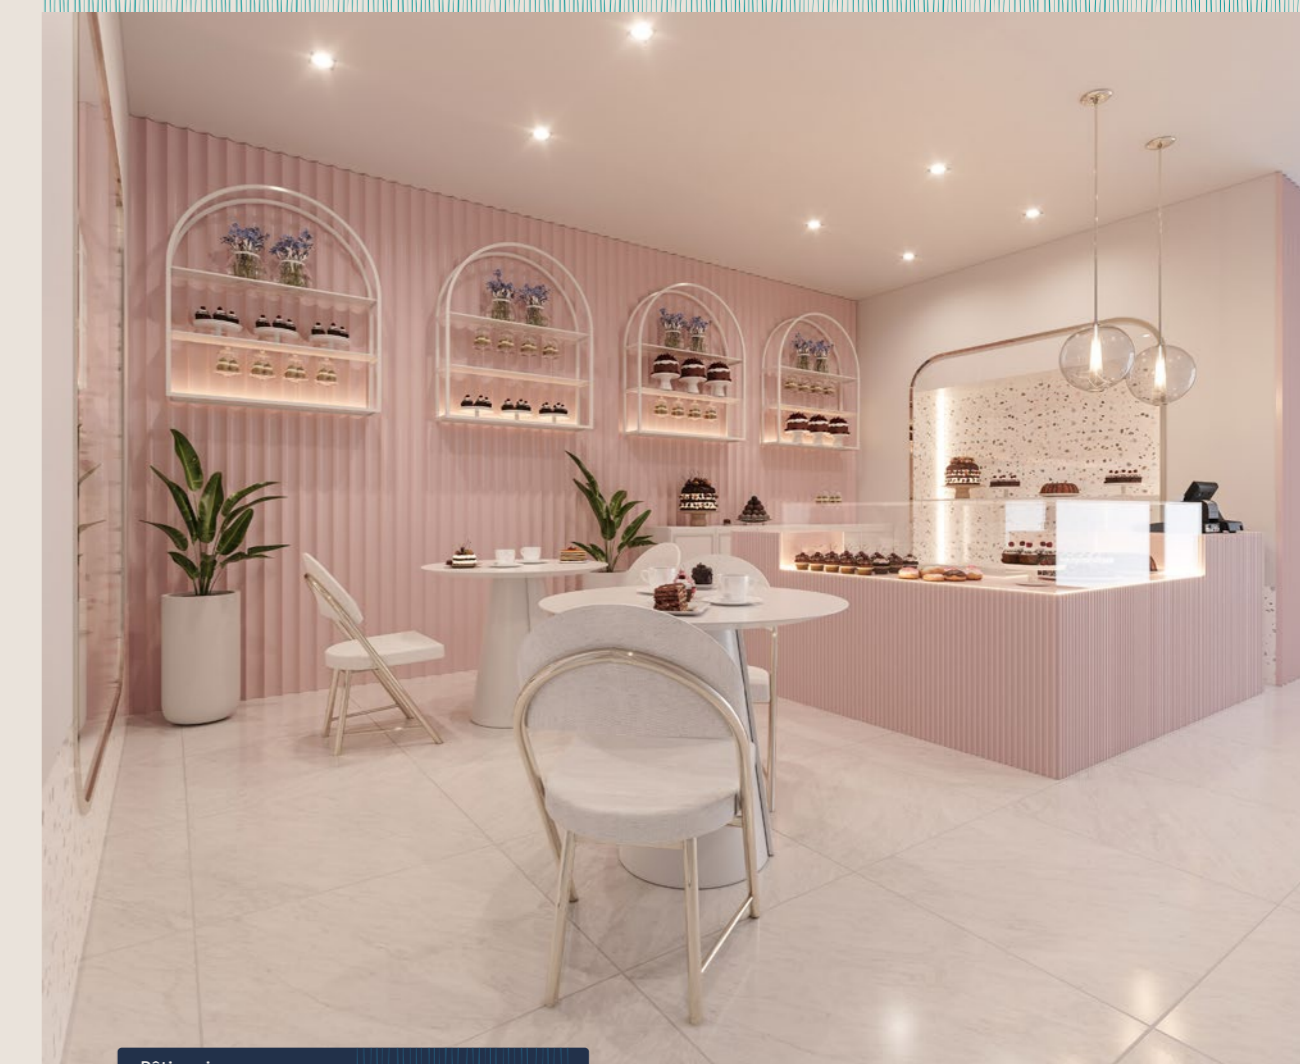

VIDA MAIS DOCE!

E para saborear um **delicioso doce acompanhado de um bom cafezinho**, a parada obrigatória é na **Pâtisserie** do Porto 2 Life!

O espaço aconchegante e confortável é ideal para aquele bate papo descontraído ou para levar as crianças num lanche divertido e doce.

SWEETER LIFE! - And to enjoy a delicious dessert accompanied by a good cup of coffee, the obligatory stop is the Patisserie at Porto 2 Life!

The cozy and comfortable space is ideal for that casual chat or to take the kids for a fun and sweet snack.