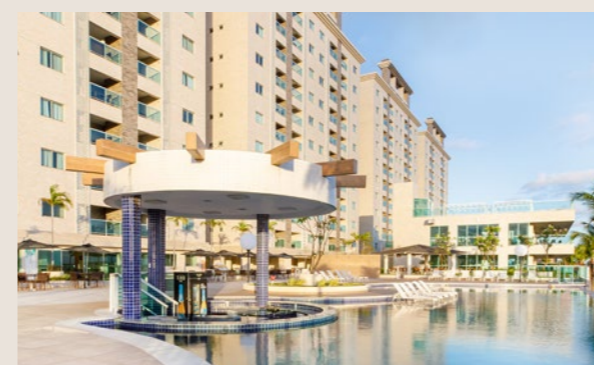

GAV strives for the excellence of its resorts, offering its customers high standard developments with constructive and superior quality and differentiated finishes. With the consolidated success in Salinópolis, with the resort complex formed by Salinas Park, Salinas Exclusive, Salinas Premium and Salinas Beach, the latter the largest in the North.

GUSTAVO LIMA
Embaixador GAV Resorts

PORTO 2 LIFE
GAV RESORTS

CONHEÇA TODOS OS EMPREENDIMENTOS LANÇADOS DA GAV

Salinas
PARK RESORT
SALINAS PARK RESORT
Inaugurado em setembro de 2018
320 apartamentos

Salinas
EXCLUSIVE RESORT
SALINAS EXCLUSIVE RESORT
Inaugurado em fevereiro de 2021
360 apartamentos