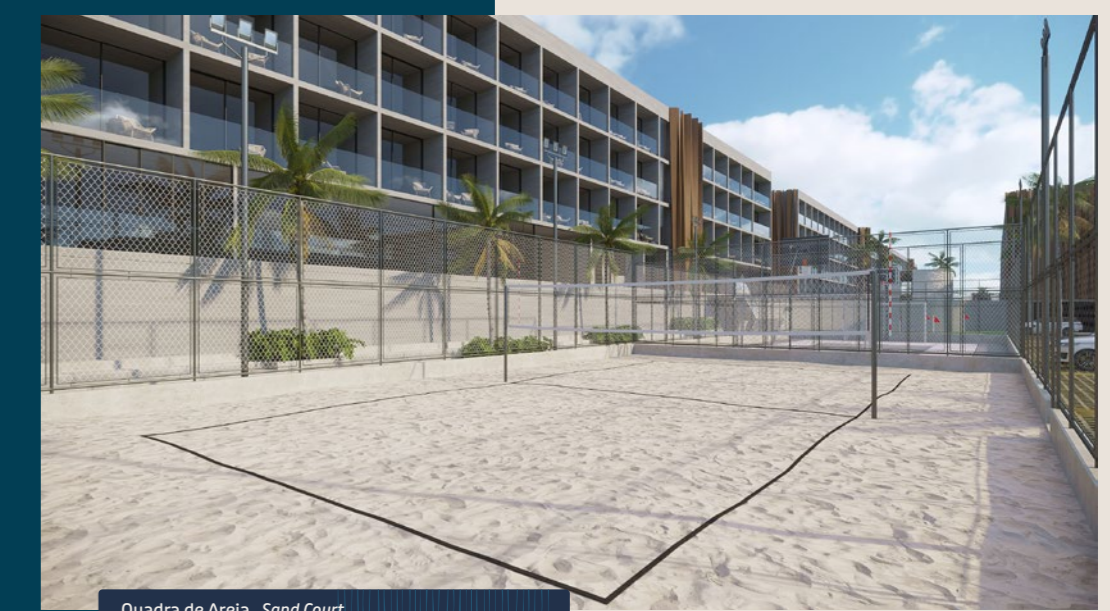

O resort também conta com Quadras Poliesportiva, de Areia e de Tênis, além do Campo de Mini Golfe.

MOVE YOUR LIFE! - For you, who even on vacation doesn't quit working out, Porto 2 Life offers a large Fitness Space, with modern equipments in an exclusive environment and a privileged view to perform several activities.

The resort also has multi-sport, sand, and tennis courts, as well as a miniature golf course.

Sala de Yoga . Yoga Studio

Quadra de Areia . Sand Court

Quadra Poliesportiva . Multi-Sport Court

Parque Aquático Infantil - Kids Water Park