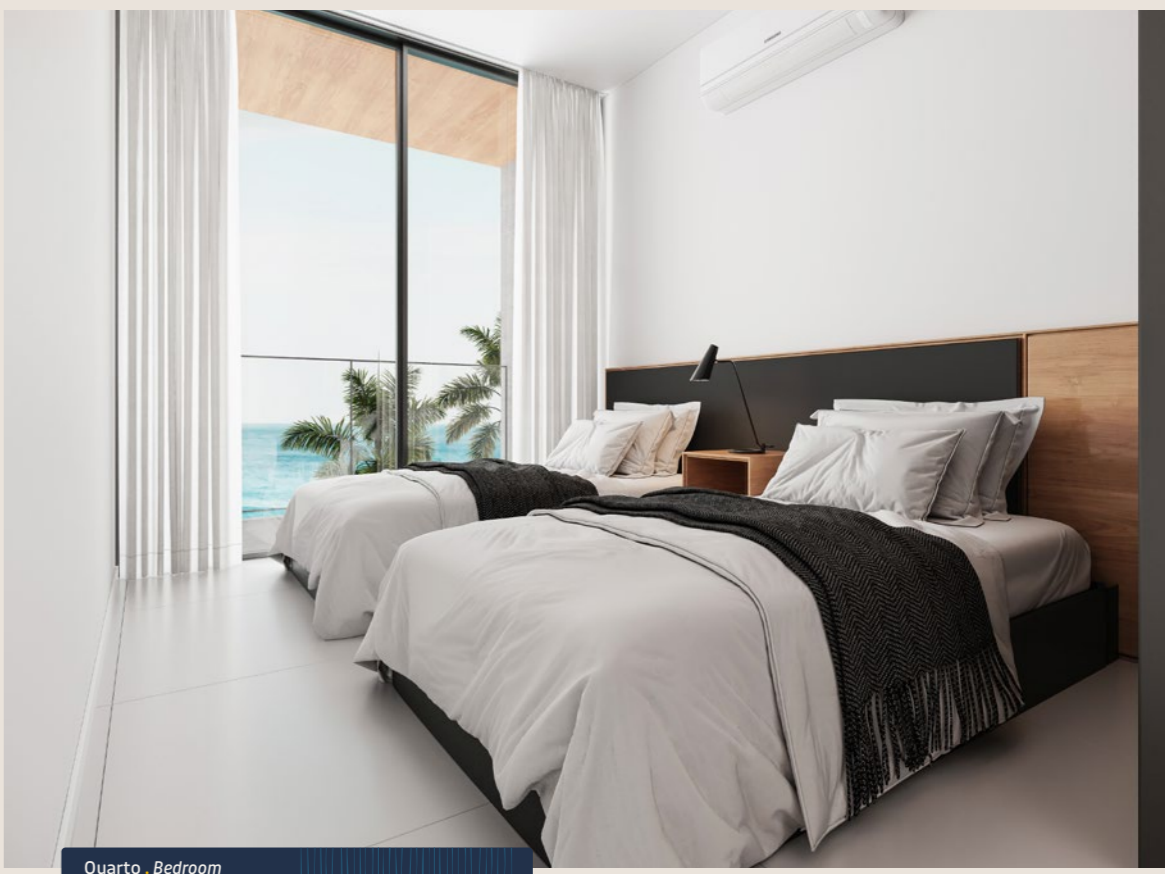

APARTAMENTO 2Q
62,82 m² de área total

Quarto - Bedroom